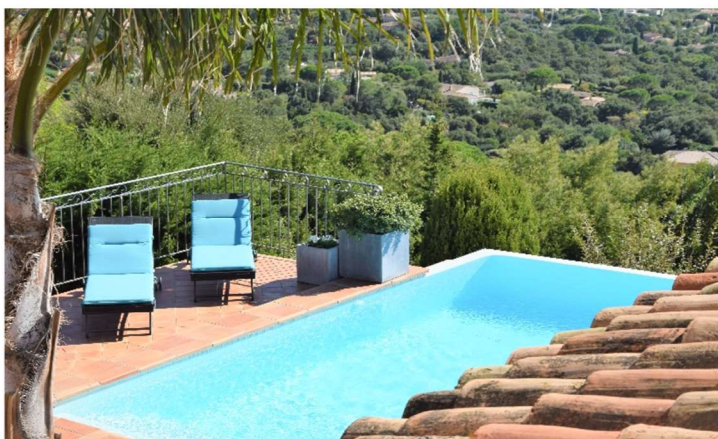

BEAUVALLON LUXURY HOMES

— by Beauvallon Services —