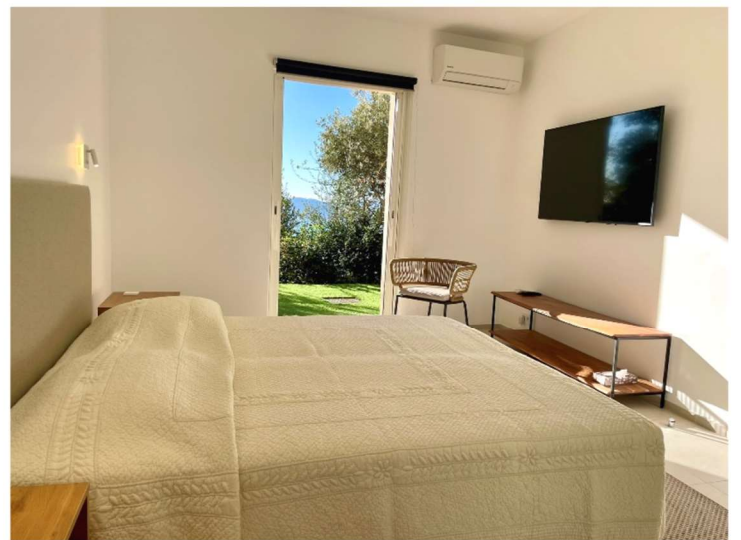

BEAUVALLON LUXURY HOMES

— by Beauvallon Services —