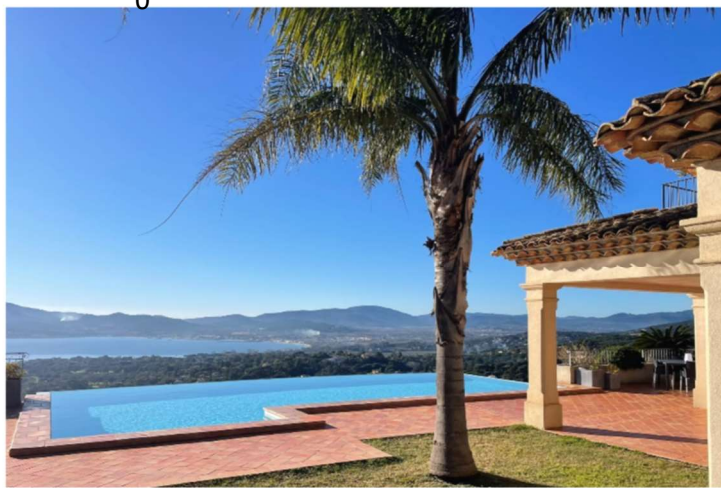

BEAUVALLON LUXURY HOMES

— by Beauvallon Services —

0